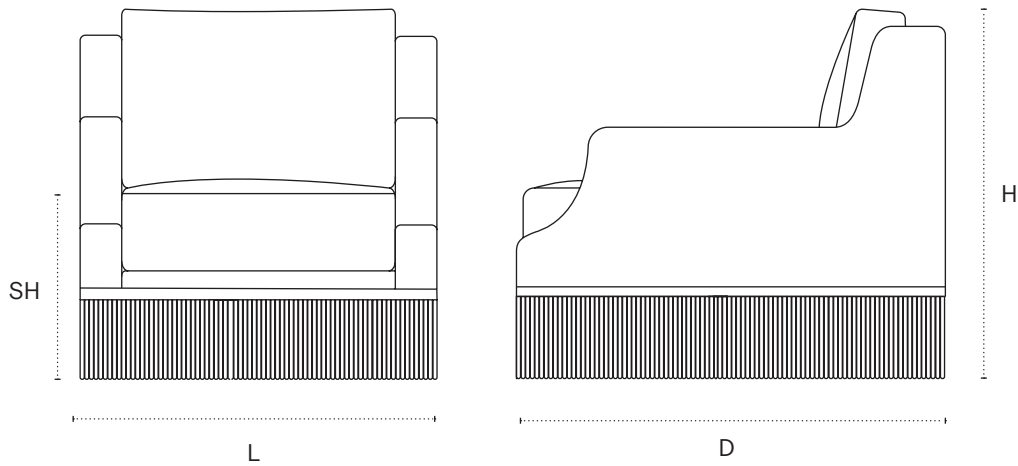

Atlanta Chair

Orior Velvet Colors: Pop / Denim / Bubblegum / Shade

DIMENSIONS

32" L x 40" D x 36" H x 18.5" SH

TECHNICAL DETAILS

Structure

Solid Beech frame / Coil spring unit

Seat / Back cushion

Foam core with feather quilt / Feathers

Yardage required

7.5 yards