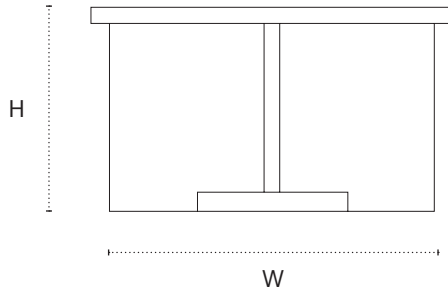

Whitman Table

Shown in solid limed Ash

DIMENSIONS

118" L x 42" W x 29.5" H

TECHNICAL DETAILS

Wood

Solid limed Ash / Walnut / Natural Oak