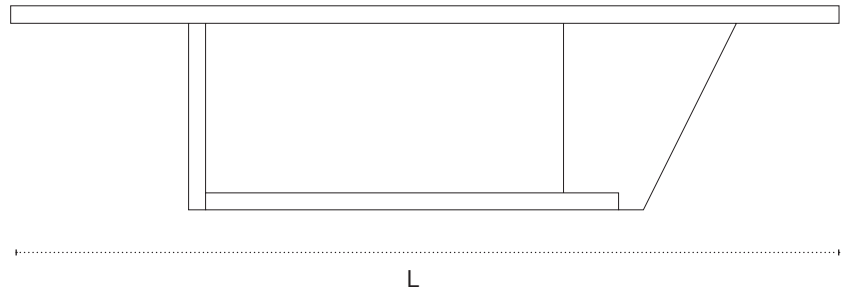

Whitman Table

Shown in solid limed Ash

DIMENSIONS

118" L x 42" W x 29.5" H

TECHNICAL DETAILS

Wood

Solid limed Ash / Walnut / Natural Oak