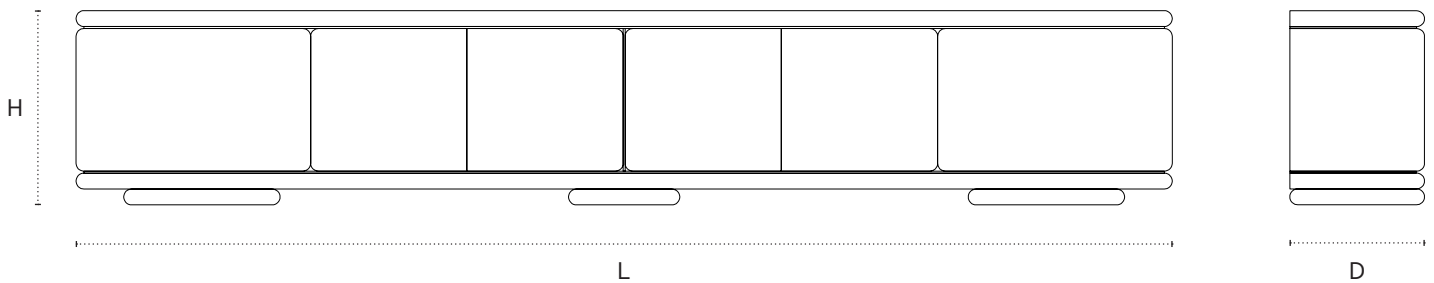

Wavy Credenza

Shown in polished stainless steel with an oak top, Irish Green marble and Orior Leather, Ruby

DIMENSIONS

138" L x 17" D x 24.5" H

90" L x 17" D x 24.5" H

TECHNICAL DETAILS

Wood	Oak / Walnut / Blackened Oak
Stone Feet	Irish Green / Orior Nero / Giallo Siena
Metal	Polished Stainless Steel / Polished Brass
Orior Leather	Ruby / Mint / Onyx