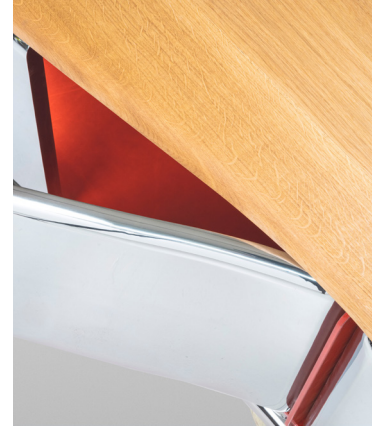

Wavy Credenza

Shown in polished stainless steel with an oak top, Irish Green marble and Orior Leather, Ruby

DIMENSIONS

138" L x 17" D x 24.5" H

90" L x 17" D x 24.5" H

TECHNICAL DETAILS

Wood	Oak / Walnut / Blackened Oak
Stone Feet	Irish Green / Orior Nero / Giallo Siena
Metal	Polished Stainless Steel / Polished Brass
Orior Leather	Ruby / Mint / Onyx