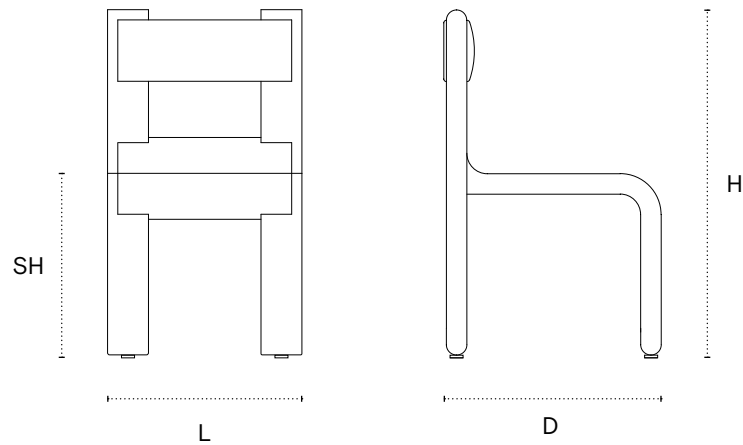

Vert Chair

Shown in blackened Oak with Orior Leather, color Ace and Maharam Nestle, color Embark

DIMENSIONS

19" L x 21" D x 34" H x 18" SH

TECHNICAL DETAILS

Wood	Oak / Blackened Oak / Walnut
Seat	Orior, Leather, Ace / Garnet / Azure / Russet
Back cushion	Maharam, Nestle Embark / Hoax / Antique / Motif
Yardage required	0.5 yards