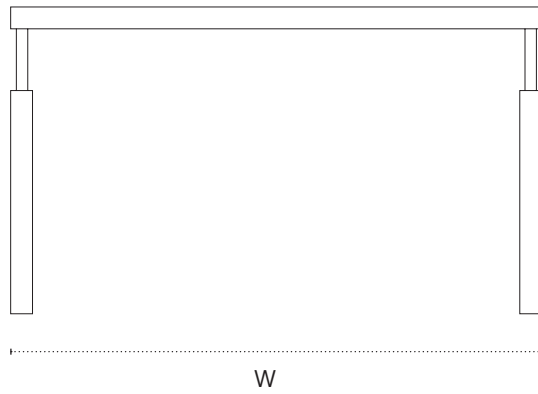

Tenor Console

Shown in hand carved Oak with tumbled brass

DIMENSIONS

55" L x 12.5" D x 33" H

TECHNICAL DETAILS

Wood

Hand carved Oak / Walnut / Brushed black Oak

Hardware