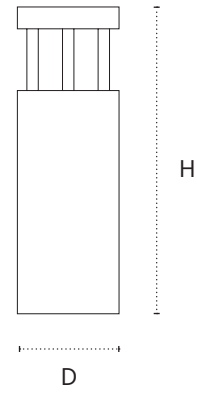

Tenor Console

Shown in hand carved Oak with tumbled brass

DIMENSIONS

55" L x 12.5" D x 33" H

TECHNICAL DETAILS

Wood

Hand carved Oak / Walnut / Brushed black Oak

Hardware