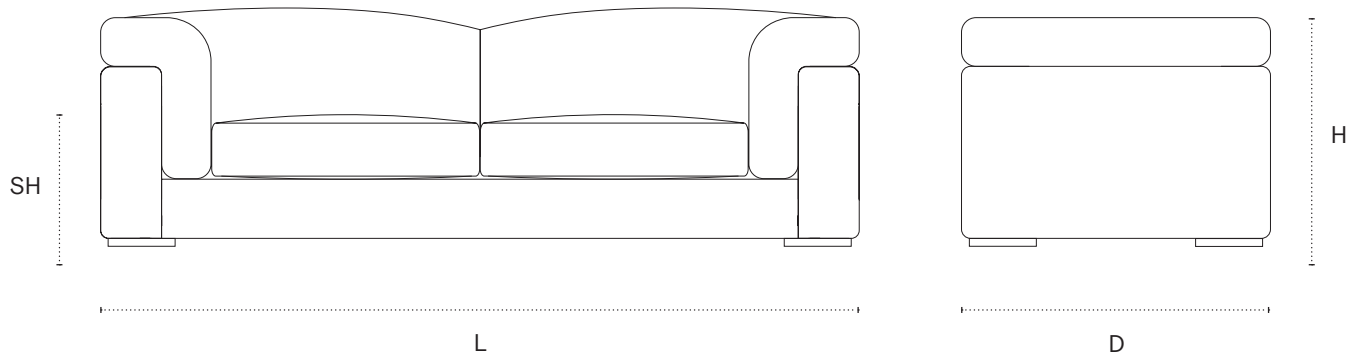

Shanog Sofa

Shown in Orior Leather, color Toffee with Walnut feet

DIMENSIONS

92" L x 37" D x 30" H x 17" SH

* Alternate sizes available upon request.

TECHNICAL DETAILS

Structure	Solid Beech frame / Hand-tied zigzag spring unit
Seat / Back / Arm cushions	Foam core with feather quilt
Feet	Walnut / Natural Oak
Orior leather	Toffee / Nero / Brick / Hunter
Leather required	290 sqft