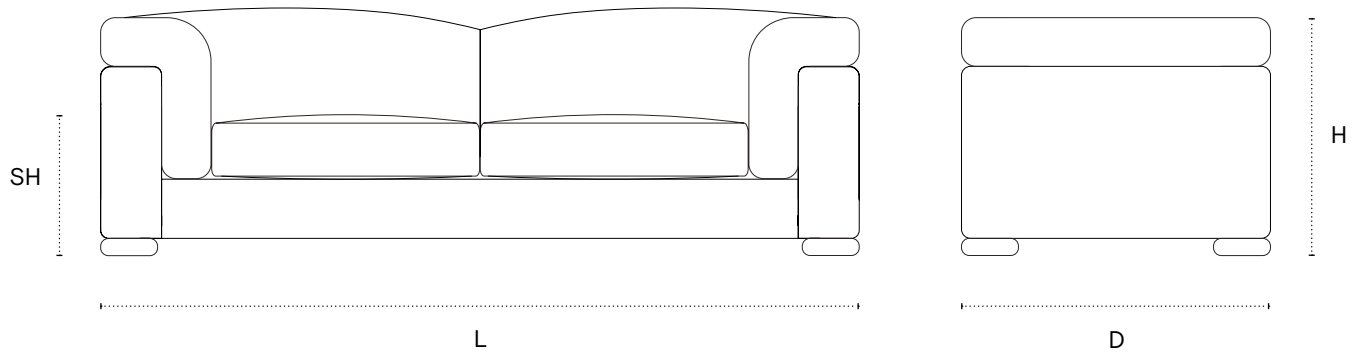

### DIMENSIONS

92" L x 37" D x 30" H x 17" SH

### TECHNICAL DETAILS

Structure	Solid Beech frame / Hand-tied zigzag spring unit
Seat / Back / Arm cushions	Foam core with feather quilt
Feet	Walnut / Oak
Orior leather	Toffee / Brick / Hunter
Leather required	290 sqft