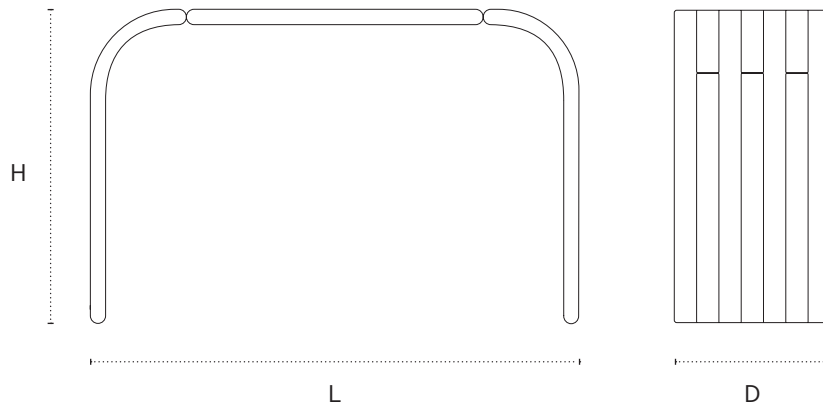

Riva Console

Shown in hand carved Maple

DIMENSIONS

62.5" L x 16.5" D x 33.5" H

TECHNICAL DETAILS

Wood

Hand carved Maple / Walnut / Blackened Oak / Natural Oak