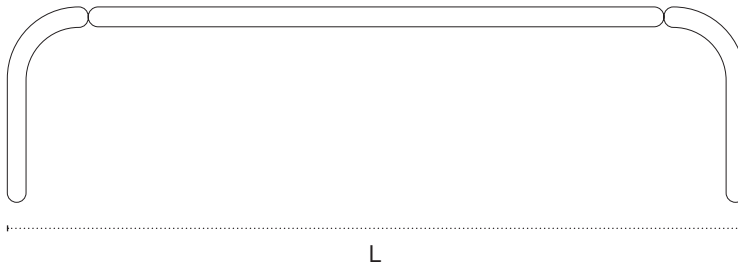

Riva Bench

Shown in hand carved Walnut

DIMENSIONS

67.5"L x 17.75"D x 17.5"H

TECHNICAL DETAILS

Wood

Hand Carved Walnut / Oak