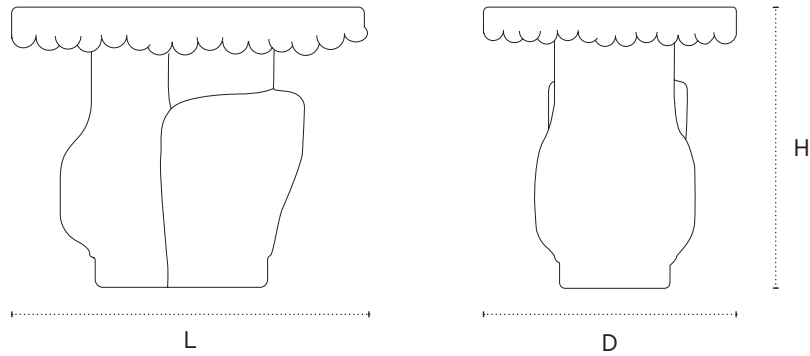

Reo Table

Shown in Irish Crystal, and Giallo Siena

DIMENSIONS

23"L x 18.9"D x 18.5"H

TECHNICAL DETAILS

Top

Irish Crystal

Base