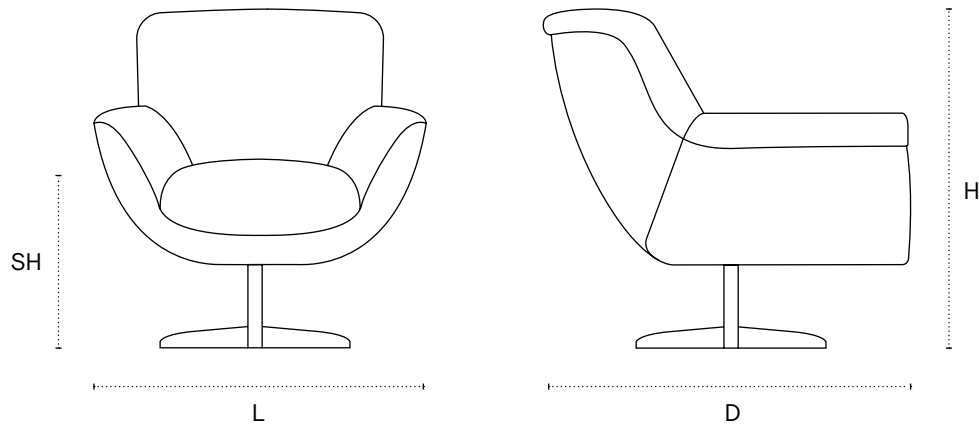

Pop Chair

Shown in Orior Velvet, color Acorn with chrome base

DIMENSIONS

32.5" L x 33" D x 32" H x 17" SH

TECHNICAL DETAILS

Structure	Solid Beech and bent Birch frame / Hand-tied zigzag springs
Swivel Base	Chrome
Seat / Back cushion	High Density Foam
Orior Velvet	Acorn / Denim / Coal / Peony
Yardage required	5 yards