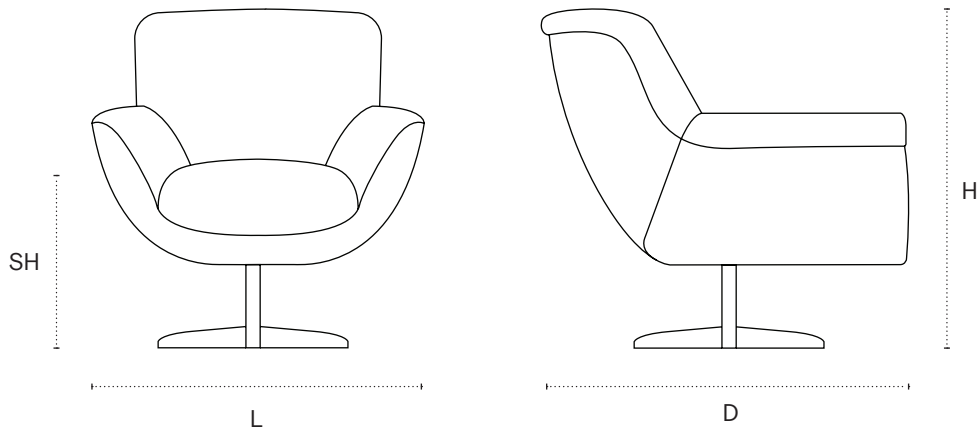

Pop Chair

Shown in Orior Velvet, color Acorn with chrome base

DIMENSIONS

32.5" L x 33" D x 32" H x 17" SH

TECHNICAL DETAILS

Structure	Solid Beech and bent Birch frame / Hand-tied zigzag spring unit
Swivel Base	Chrome / Blackened Steel / Brushed Brass
Seat / Back cushion	High Density Domed Foam
Orior Velvet	Acorn / Denim / Coal / Peony
Yardage required	5 yards