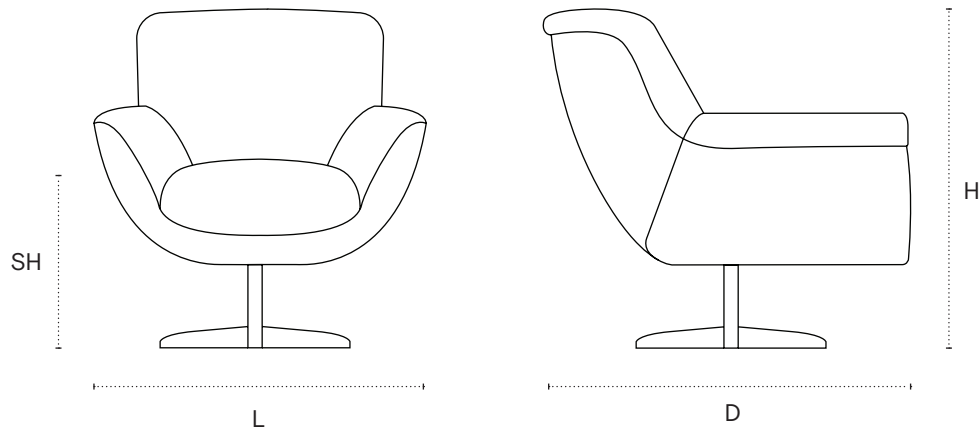

Pop Chair

Shown in Orior Velvet, color Acorn with chrome base

DIMENSIONS

32.5" L x 33" D x 32" H x 17" SH

TECHNICAL DETAILS

Structure	Solid Beech and bent Birch frame / Hand-tied zigzag springs
Swivel Base	Chrome / Brushed Brass
Seat / Back cushion	High Density Foam
Orior Velvet	Acorn / Denim / Coal / Peony
Yardage required	5 yards