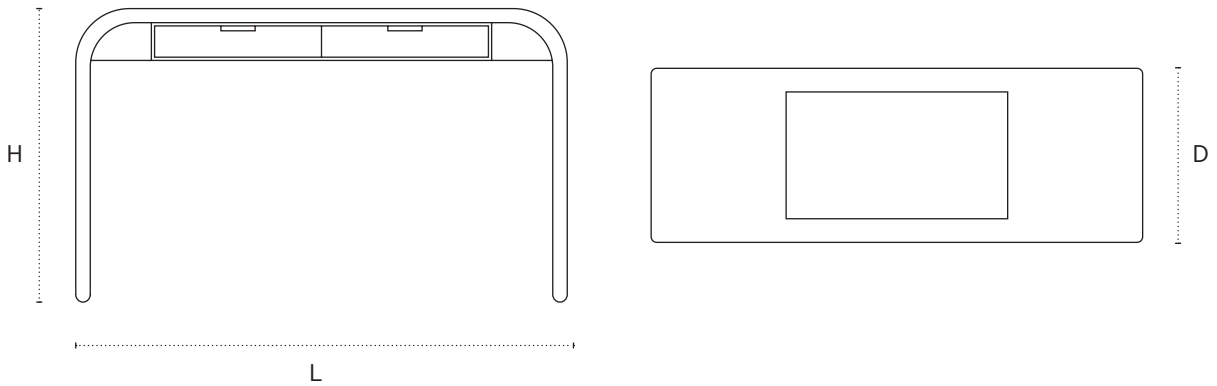

Palm Desk

Shown in Walnut with extended interlocking joinery and Orior Leather, color Cider

DIMENSIONS

55" L x 18" D x 31" H

TECHNICAL DETAILS

Wood	Walnut / Natural Oak / Maple
Drawer trim	Brushed Brass
Leather inlay	Cider / Ember / Jam / Carob / Rock