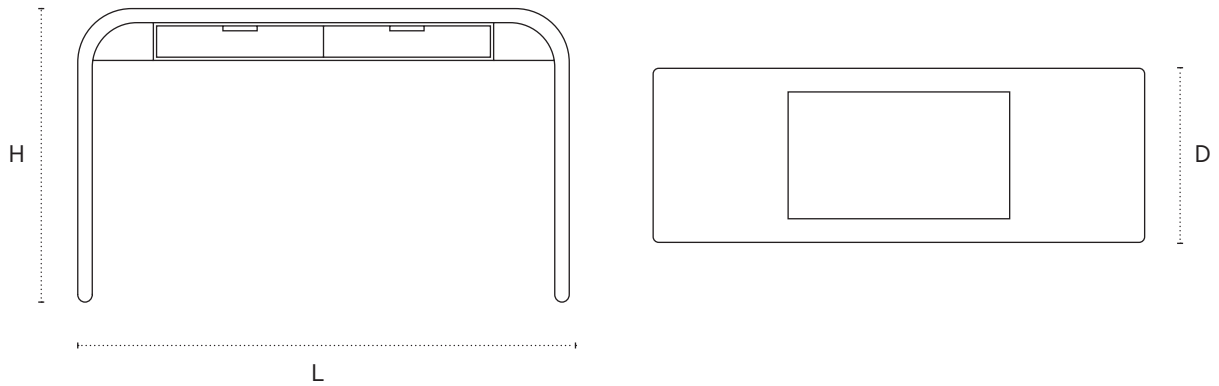

## Palm Desk

Shown in Walnut with extended interlocking joinery and Orior Leather, color Cider

### DIMENSIONS

55" L x 18" D x 31" H