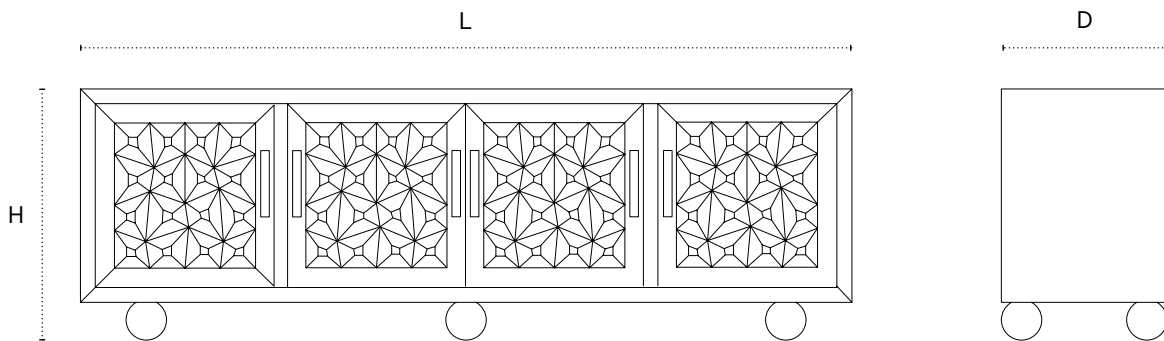

Hex Credenza

Shown in oak with cast bronze hardware and Orior leather, Mint.

DIMENSIONS

94.5" L x 20" D x 30.5" H

TECHNICAL DETAILS

Wood	Oak / Walnut
Legs	Polished Cast Bronze
Handles	Hammered Cast Bronze
Orior Leather	Mint / Blossom / Sedona / Lime