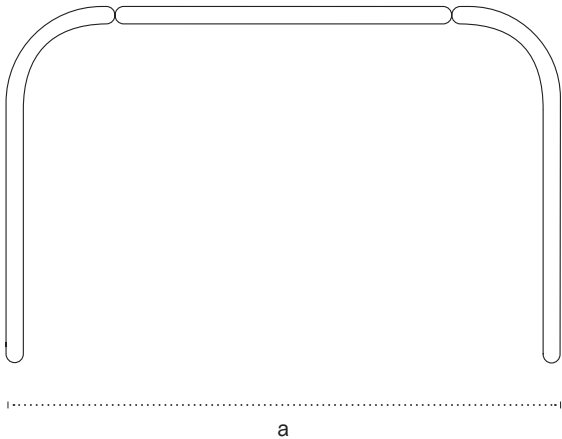

Made with precision, passion and patience, this elegantly curved console breathes Scandinavian simplicity combined with the intricate craftsmanship of Ireland. The knuckle detail in the curved corner joints is a true connoisseur feature, made even more impressive as the console is a solid wood design.

Technical details

Structure

Hand planed solid maple wood

Dimensions

a. Width

63" / 160 cm

b. Depth

16.5" / 42 cm

c. Height

33.5" / 85 cm