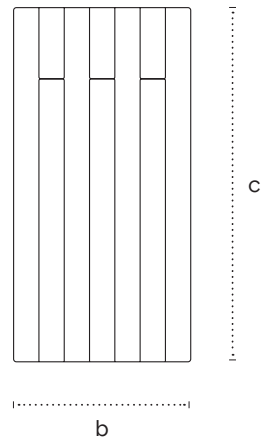

Made with precision, passion and patience, this elegantly curved console breathes Scandinavian simplicity combined with the intricate craftsmanship of Ireland. The knuckle detail in the curved corner joints is a true connoisseur feature, made even more impressive as the console is a solid wood design.

Technical details

Structure

Hand planed solid maple wood

Dimensions

a. Width

63" / 160 cm

b. Depth

16.5" / 42 cm

c. Height

33.5" / 85 cm