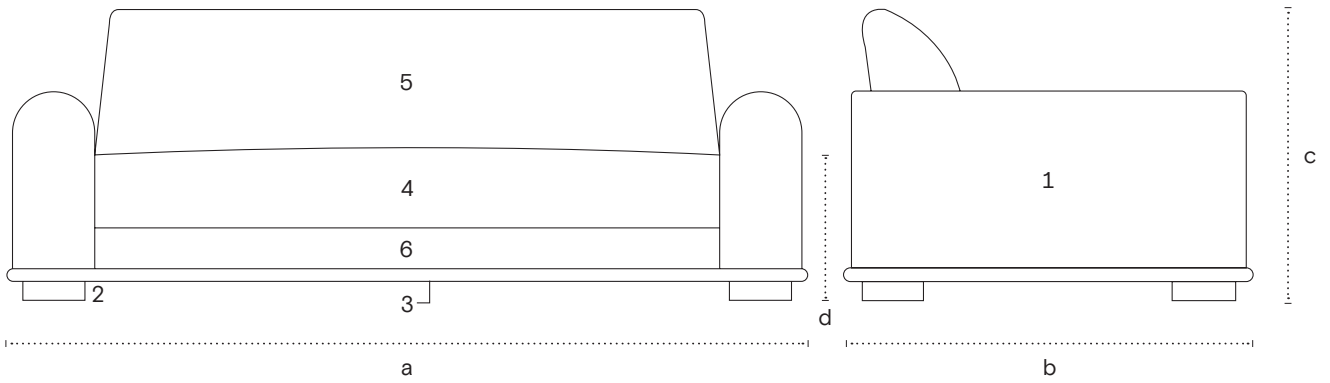

The Gian Sofa is an original Orior design that elevates the traditional sofa. Upholstered with a new kind of Kvadrat wool and grounded with a bullnose plinth wrapped in Italian leather, The Gian Sofa exudes an understated curvaceous softness that 's contemporary in its simple lines.

Technical details

1. Frame	Solid beech timber
2. Feet	Solid walnut
3. Plinth	Leather wrapped
4. Seat cushion	Shaped foam
5. Back	Shaped foam
6. Front border	Zig zag spring

Dimensions

a. Width	98" / 249 cm
b. Depth	35.4" / 90 cm
c. Height	24" / 61 cm
d. Seat Height	16.5" / 41.9 cm

Size 02

a. Width	81" / 205.7 cm
b. Depth	35.4" / 90 cm
c. Height	24" / 61 cm
d. Seat Height	16.5" / 41.9 cm

Size 03 (The Gian Chair)

a. Width	43.5" / 110.4 cm
b. Depth	35.4" / 90 cm
c. Height	24" / 61 cm
d. Seat Height	16.5" / 41.9 cm