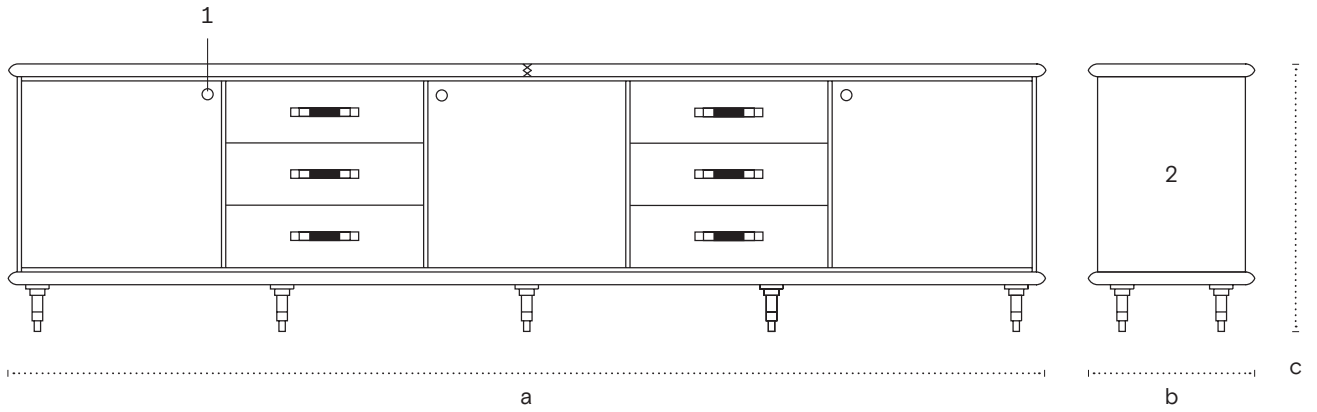

A lush credenza that wouldn't look out of place in a Venetian palazzo, The Bembo Credenza, executed with amazing attention to detail throughout, is wrapped fully in sensual red leather and completed with solid brass leather wrapped handles. The craftsmanship of this piece becomes apparent when opening its doors to unveil the interior's dark stained walnut structure.

Technical details

| | |
|---------------------------|--------------------|
| Interior carcass (inside) | Dark stained oak |
| 1. Details | Solid patina brass |
| 2. Exterior | Leather wrapped |

Dimensions

| | |
|-----------|-----------------|
| a. Width | 121" / 307.3 cm |
| b. Depth | 17.7" / 44.5 cm |
| c. Height | 31.5" / 80 cm |

Size 02

| | |
|-----------|-----------------|
| a. Width | 90" / 228.5 cm |
| b. Depth | 17.7" / 44.5 cm |
| c. Height | 31.5" / 80 cm |