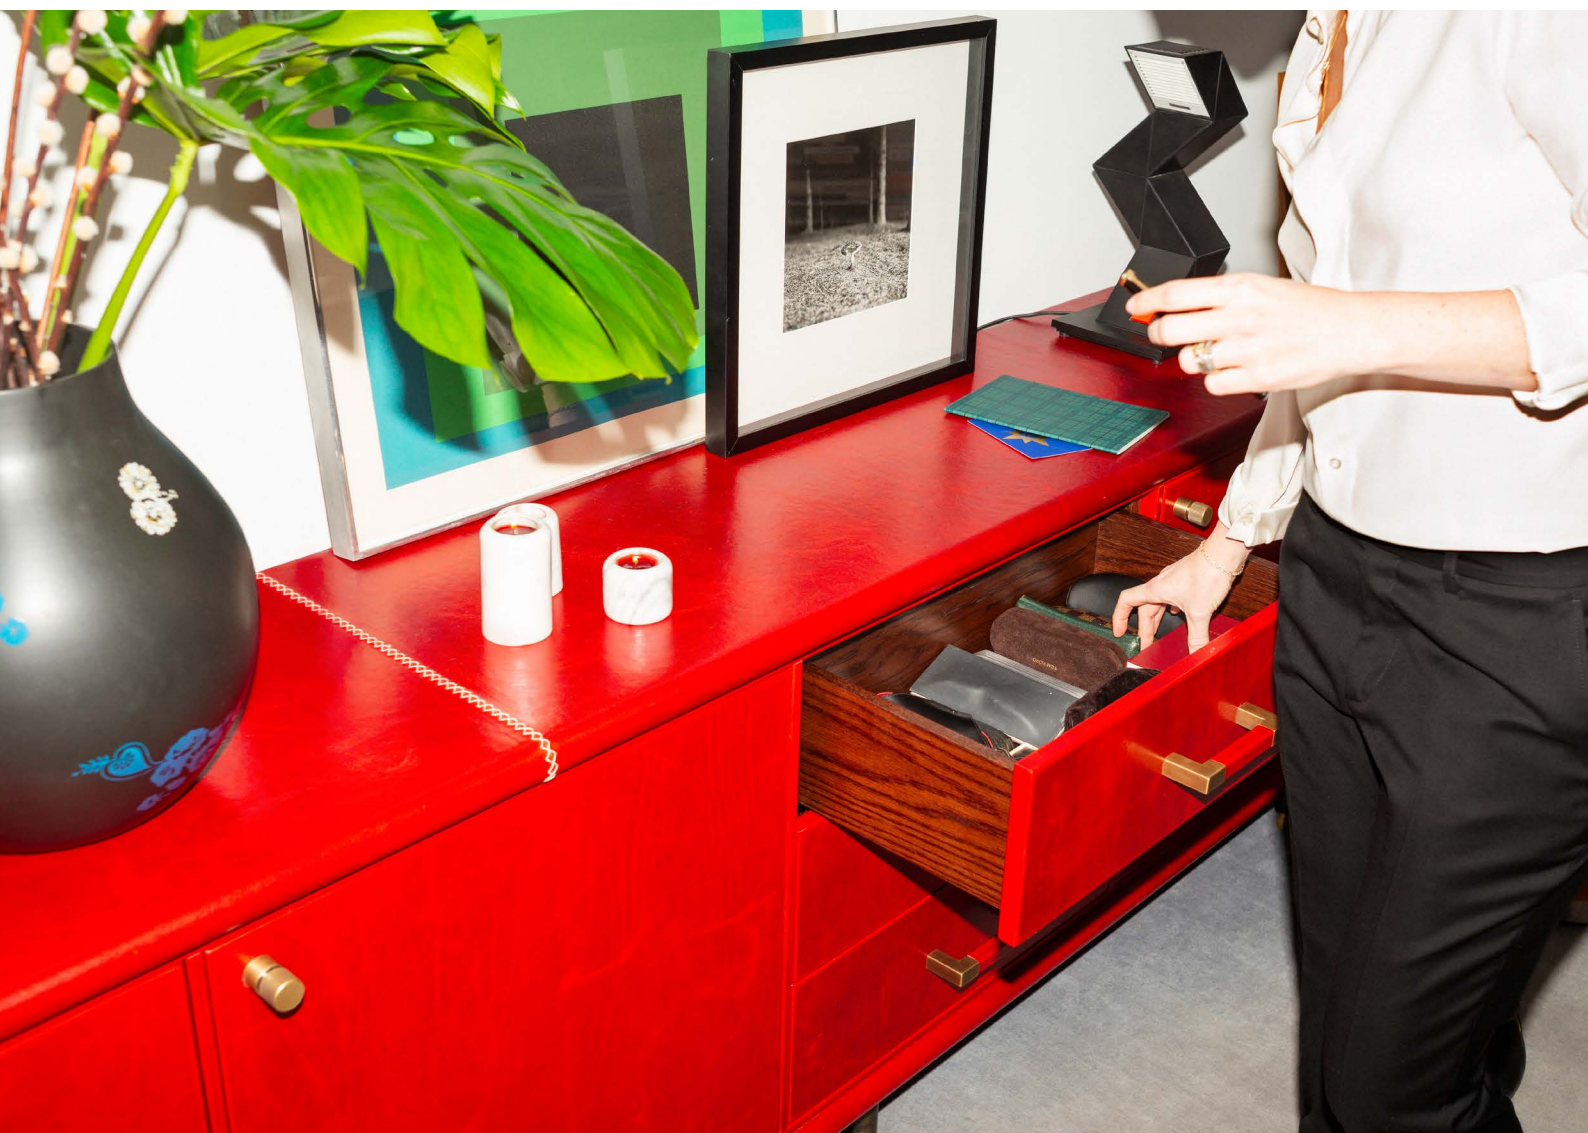

A lush credenza that wouldn't look out of place in a Venetian palazzo, The Bembo Credenza, executed with amazing attention to detail throughout, is wrapped fully in sensual red leather and completed with solid brass leather wrapped handles. The craftsmanship of this piece becomes apparent when opening its doors to unveil the interior's dark stained walnut structure.

Technical details

| | |
|---------------------------|--------------------|
| Interior carcass (inside) | Dark stained oak |
| 1. Details | Solid patina brass |
| 2. Exterior | Leather wrapped |

Dimensions