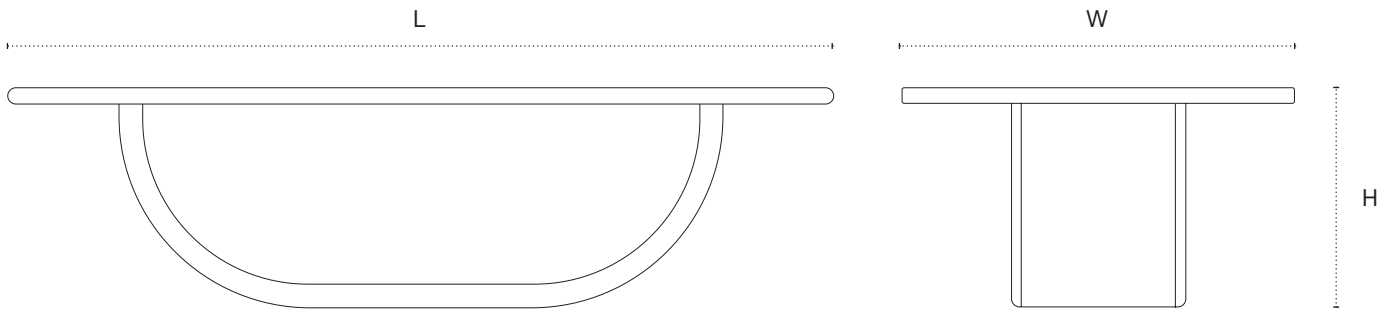

## Onze Table

Shown in walnut with cast bronze base.

### DIMENSIONS

118" L x 50.5" W x 29.5 H