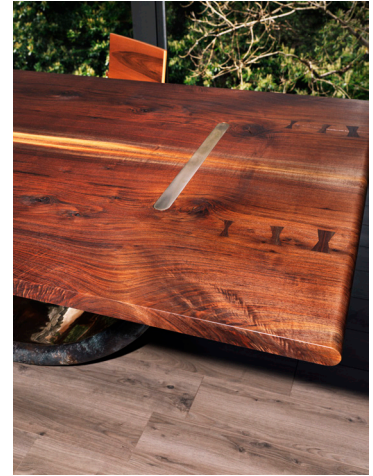

## Onze Table

Shown in walnut with cast bronze base.

### DIMENSIONS

118" L x 50.5" W x 29.5 H

### TECHNICAL DETAILS

Top	Walnut / Oak
Base Exterior	Cast Bronze
Base Interior	Polished Bronze