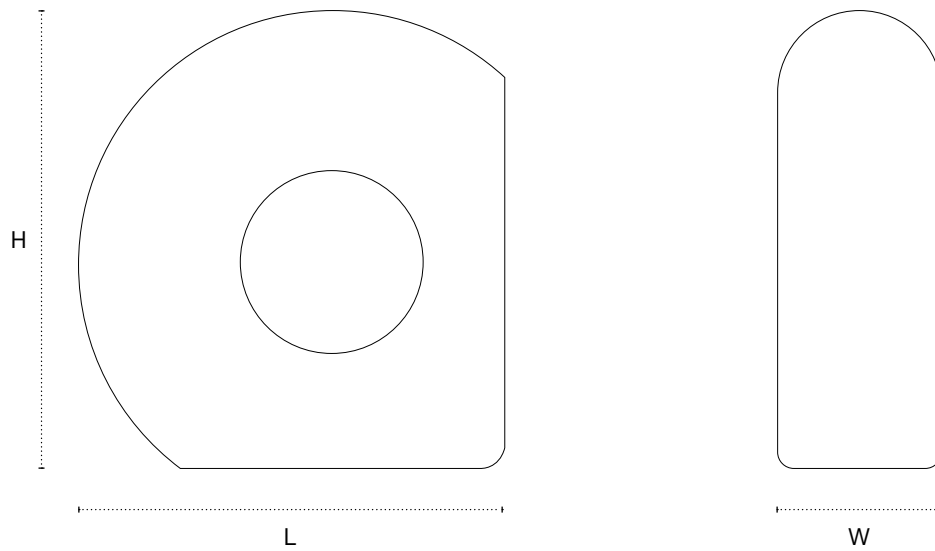

Obj_1.02

Shown in Irish Limestone.

DIMENSIONS

6.3" H x 5.9" L x 2.25" W

TECHNICAL DETAILS

Stone

Irish Green / Giallo Siena / Irish Limestone / Orior Rouge