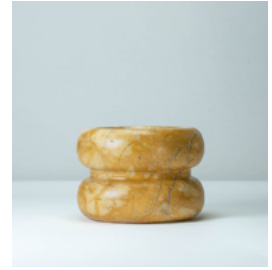

Obj_1.01

Shown in Orior Nero.

DIMENSIONS

9.8" Dia x 7" H

TECHNICAL DETAILS

Stone

Irish Green / Giallo Sienna / Irish Limestone / Orior Rouge