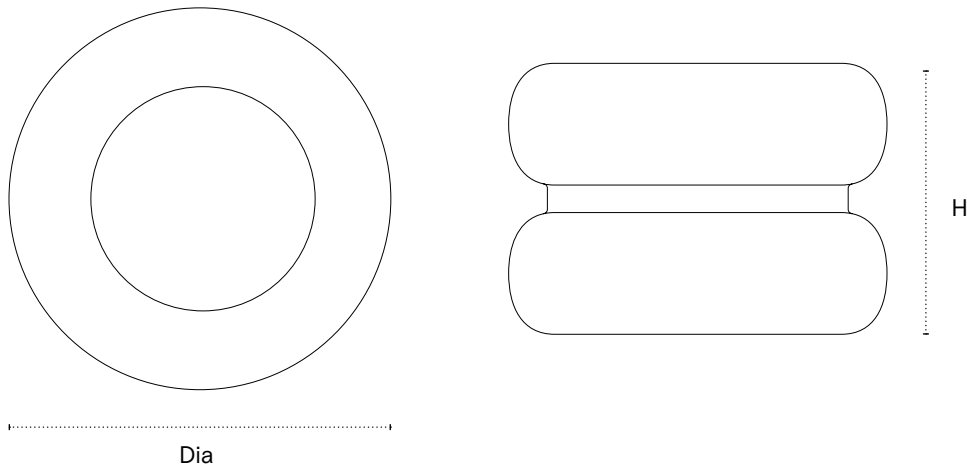

Obj_1.01

Shown in Orior Nero.

DIMENSIONS

9.8" Dia x 7" H

TECHNICAL DETAILS

Stone

Irish Green / Giallo Sienna / Irish Limestone / Orior Rouge