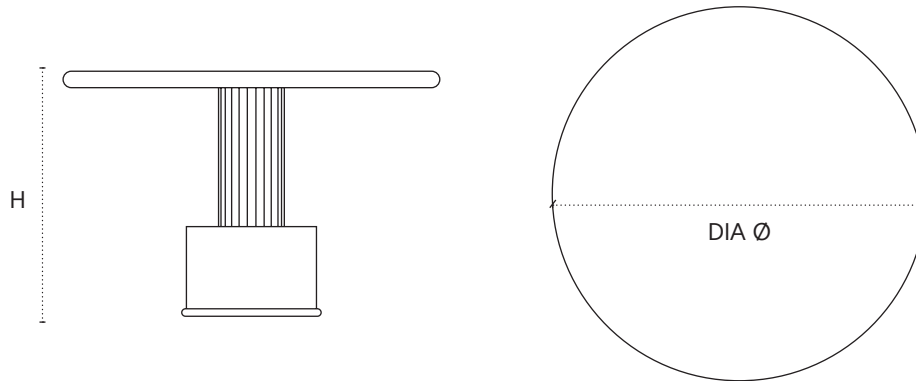

## Nero Table

Shown in limed Oak with high gloss, single slab Irish Green Marble base and aged brass trim

### DIMENSIONS

46" L x 46" D x 30.5" H