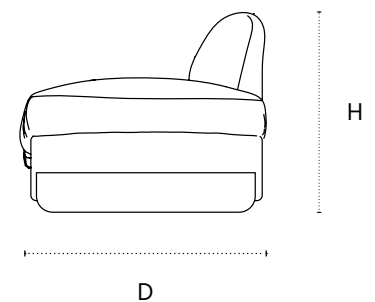

Néad Sofa

Shown in Oak and Upholstered in Dedar Karakorum, color Ivory.

DIMENSIONS

118" L x 36.25" D x 29.15" H x 15.25" SH

TECHNICAL DETAILS

Structure	Solid Beech frame / Coil spring system
Seat / Back cushion	Foam core with feather quilt
Base	Walnut / Oak
Upholstery	Dedar Karakorum Ivory / Charcoal / Nacre Rosée
Upholstery yardage required	20 yards