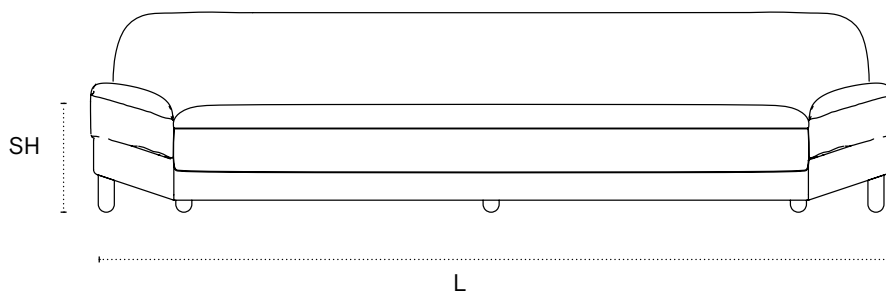

Néad Sofa

Shown in Oak and Upholstered in Dedar Karakorum, color Ivory.

DIMENSIONS

118" L x 36.25" D x 29.15" H x 15.25" SH

TECHNICAL DETAILS

Structure	Solid Beech frame / Coil spring system
Seat / Back cushion	Foam core with feather quilt
Base	Walnut / Oak
Upholstery	Dedar Karakorum Ivory / Charcoal / Nacre Rosée
Upholstery yardage required	20 yards