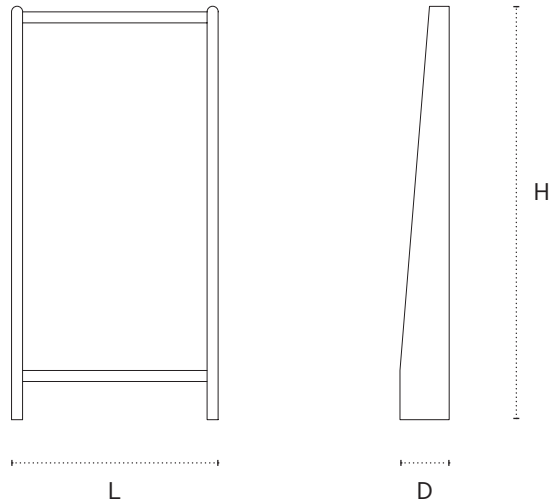

## Mula Mirror

Shown in Walnut with gloss

### DIMENSIONS

42" L x 10" D x 84" H