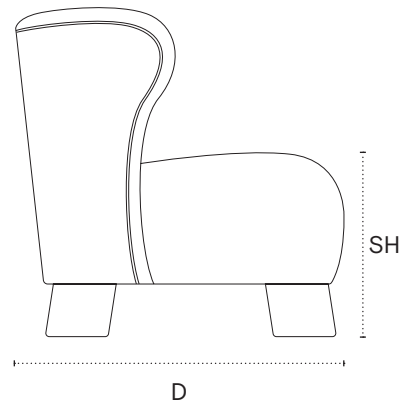

Mozart Chair

Shown in Orior Fabric, 624.080 and oak legs

DIMENSIONS

27"L x 30"D x 28"H x 16.5"SH

TECHNICAL DETAILS

Structure	Bent Birch Frame / Hand Tied Zig Zag Spring Unit
Seat/Back	High Density Foam
Orior Fabric	624.080 / 624.031 / 624.020
Legs	Oak / Walnut
Yardage Required	4.5 Yards