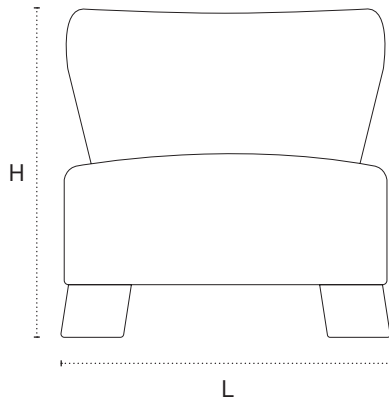

Mozart Chair

Shown in Orior Fabric, 624.080 and oak legs

DIMENSIONS

27"L x 30"D x 28"H x 16.5"SH

TECHNICAL DETAILS

Structure	Bent Birch Frame / Hand Tied Zig Zag Spring Unit
Seat/Back	High Density Foam
Orior Fabric	624.080 / 624.031 / 624.020
Legs	Oak / Walnut
Yardage Required	4.5 Yards