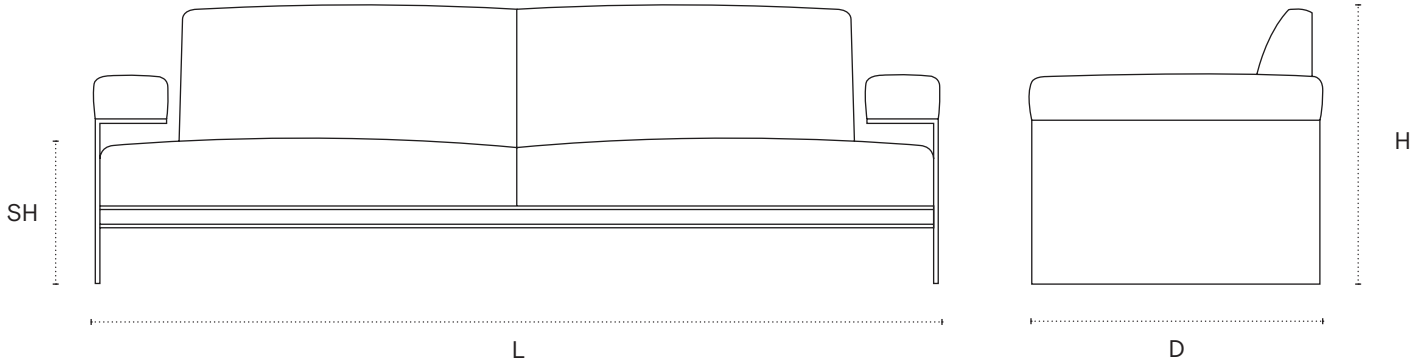

Michael Sofa

Shown in Orior Leather, color: Hunter & Schumacher: Venetian Silk, Emerald with solid aged brass frame

DIMENSIONS

85" L x 33" D x 32" H x 16" SH

95" L x 33" D x 32" H x 16" SH

TECHNICAL DETAILS

Structure	Solid Aged Brass
Seat / Back cushion	High Density Domed Foam
Yardage required	85" L : 7 yards / 95" L : 9 yards
Velvet	Schumacher / Venetian Silk, Emerald / Red Ochre / Sapphire
Leather required	85" L : 90 sqft / 95" L : 100 sqft
Leather	Brick / Sapphire / Hunter