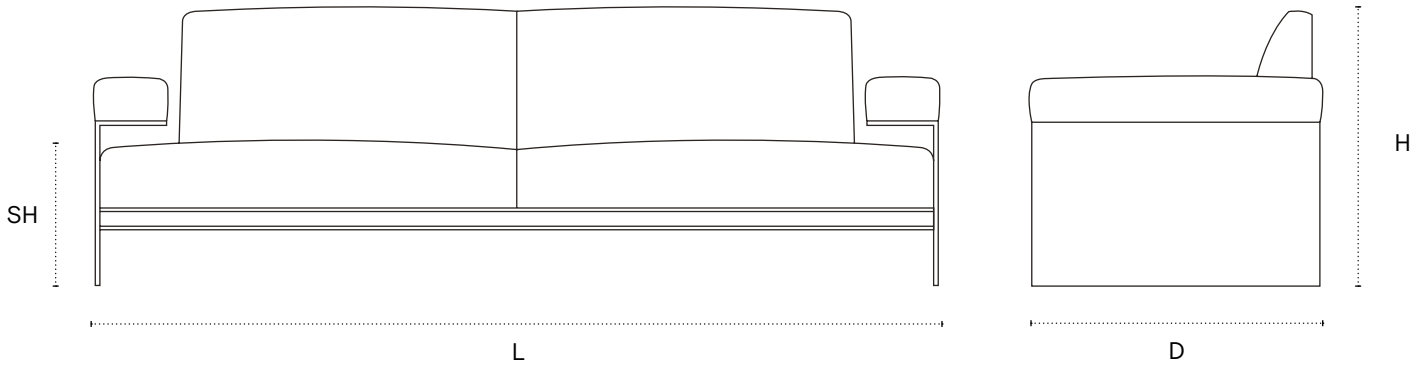

### DIMENSIONS

85" L x 33" D x 32" H x 16" SH

95" L x 33" D x 32" H x 16" SH

### TECHNICAL DETAILS

Structure	Solid Brass
Seat / Back cushion	High Density Foam
Yardage required	85" L : 7 yards / 95" L : 9 yards
Velvet	Schumacher / Venetian Silk, Emerald / Red Ochre / Indigo
Leather required	85" L : 90 sqft / 95" L : 100 sqft
Leather	Hunter / Brick / Rain