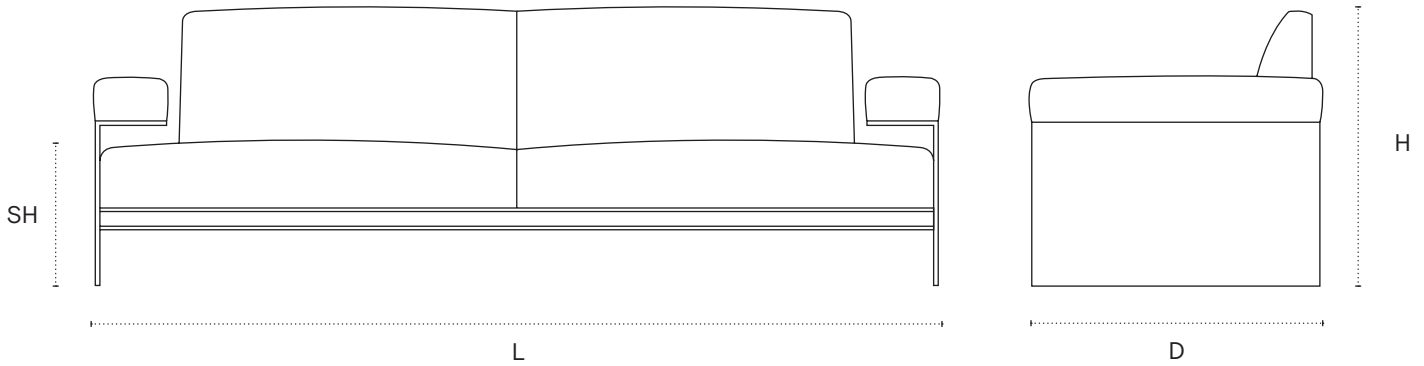

Michael Sofa

Shown in Orior Leather, color: Hunter & Schumacher: Venetian Silk, Emerald with solid aged brass frame

DIMENSIONS

85" L x 33" D x 32" H x 16" SH

95" L x 33" D x 32" H x 16" SH

TECHNICAL DETAILS

Structure	Solid Brass
Seat / Back cushion	High Density Foam
Yardage required	85" L : 7 yards / 95" L : 9 yards
Velvet	Schumacher, Venetian Silk / Emerald / Red Ochre / Sapphire
Leather required	85" L : 90 sqft / 95" L : 100 sqft
Leather	Brick / Sapphire / Hunter