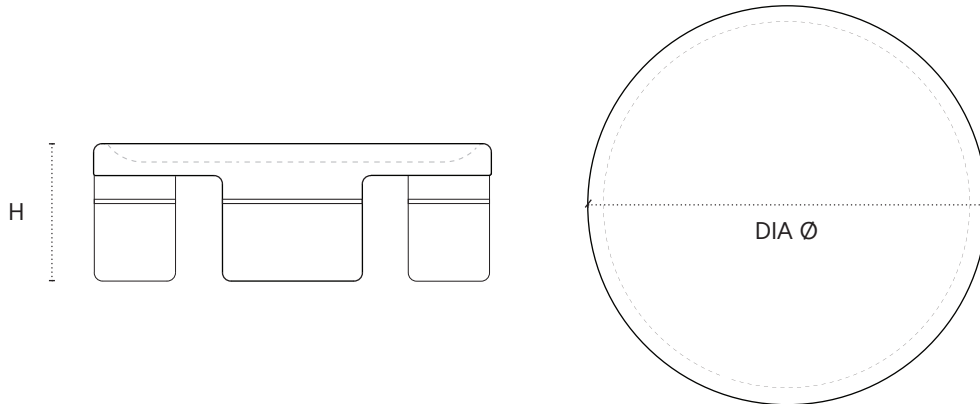

Marmar Table

Shown in Turkish Marble with chrome trim

DIMENSIONS

48" DIA x 16" H

* Alternate sizes available upon request.

TECHNICAL DETAILS

Stone

Turkish Marble / Irish Green Marble