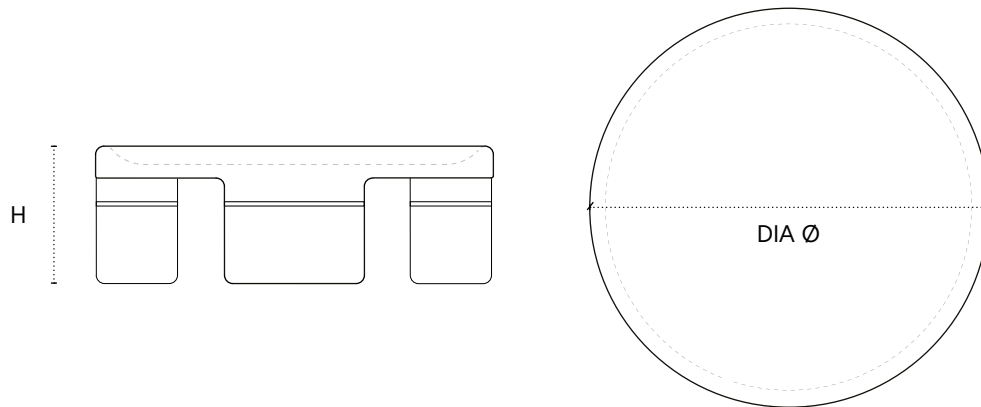

Marmar Table

Shown in 40" Irish Green Marble with polished brass trim

DIMENSIONS

48" DIA x 17" H

40" DIA x 17" H

TECHNICAL DETAILS

Stone

Irish Green / Orior Nero / Portuguese Limestone / Giallo Sienna