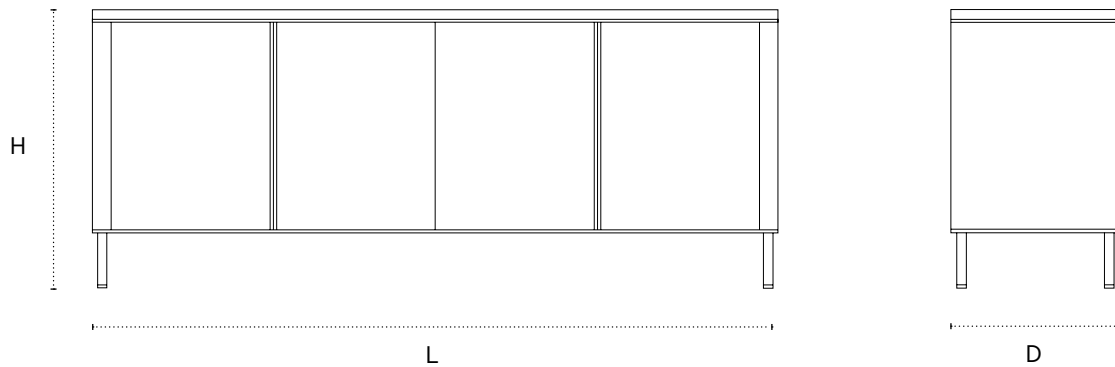

Mara Credenza

Show in Orior Leathers Hunter + Apple with a single slab of Irish Green Marble

DIMENSIONS

74" L x 18" D x 30" H

TECHNICAL DETAILS

Stone	Irish Green / Giallo Sienna / Orior Nero
Wood	Walnut / Oak
Orior Leather	Hunter + Apple / Shark + Silver / Rain + Deep Sea
Hardware	Aged Brass / Blackened Steel