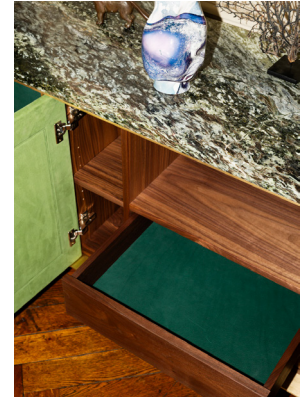

Mara Credenza

Show in Orior Leathers Hunter + Apple with a single slab of Irish Green Marble

DIMENSIONS

74" L x 18" D x 30" H

TECHNICAL DETAILS

Stone	Irish Green / Giallo Sienna / Orior Nero
Wood	Walnut / Oak
Orior Leather	Hunter + Apple / Shark + Silver / Rain + Deep Sea
Hardware	Aged Brass / Blackened Steel