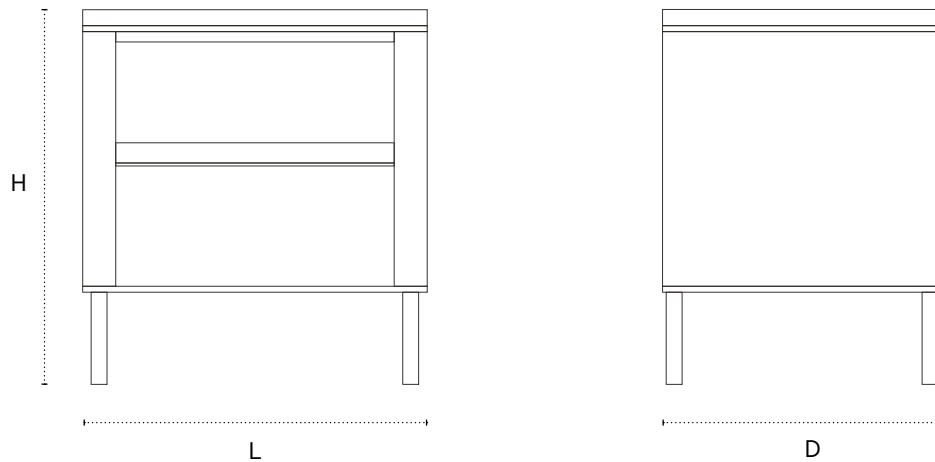

The Mara Side Table

Shown in walnut, aged brass, Orior Rouge marble and Orior leathers, Flamingo & Brick.

DIMENSIONS

22" L x 18" D x 24" H

TECHNICAL DETAILS

Stone	Orior Rouge / Orior Nero / Irish Green
Wood	Walnut / Oak
Orior Leather	Flamingo + Brick / Apple + Hunter / Shark + Silver / Rain + Deep Sea
Hardware	Aged Brass / Blackened Steel