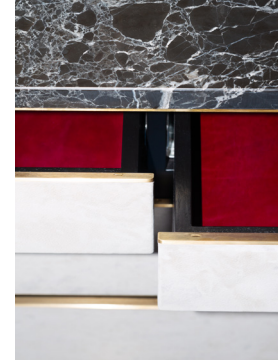

The Mara Dresser

Shown in blackened oak, aged brass, Orior Nero marble and Orior leathers, Crema & Plum

DIMENSIONS

36" L x 16" D x 34" H

TECHNICAL DETAILS

Stone	Orior Nero / Irish Green / Giallo Sienna
Wood	Blackened Oak / Walnut / Oak
Orior Leather	Crema / Hunter & Apple / Rain / Plum
Hardware	Aged Brass / Blackened Steel