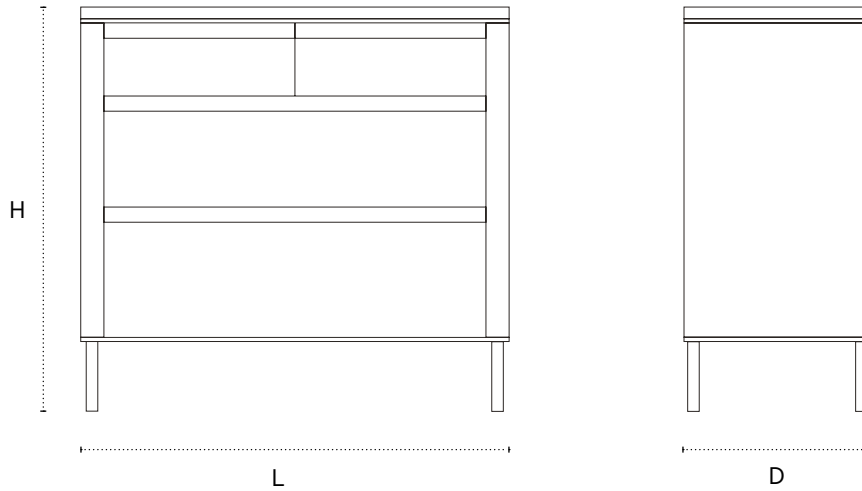

The Mara Dresser

Shown in blackened oak, aged brass, Orior Nero marble and Orior leathers, Crema & Plum

DIMENSIONS

36" L x 16" D x 34" H

TECHNICAL DETAILS

Stone	Orior Nero / Irish Green / Giallo Sienna
Wood	Blackened Oak / Walnut / Oak
Orior Leather	Crema / Hunter & Apple / Rain / Plum
Hardware	Aged Brass / Blackened Steel