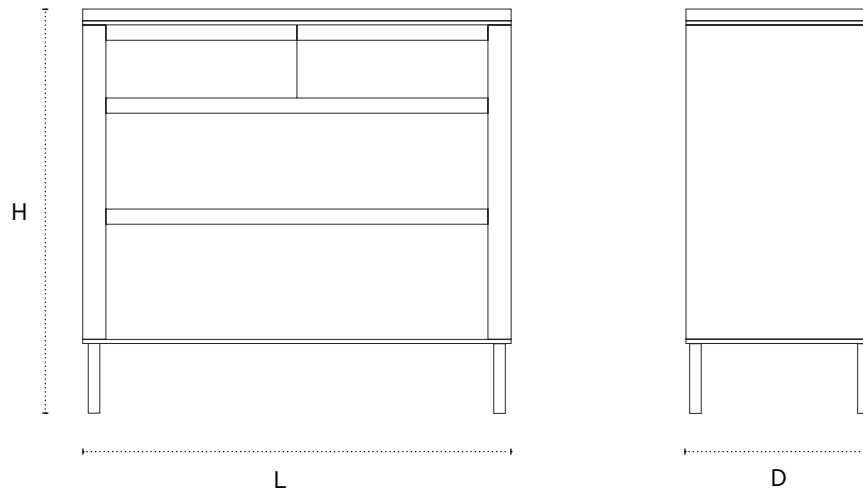

The Mara Dresser

Shown in blackened oak, aged brass, Orior Nero marble and Orior, Leather, Silver.

DIMENSIONS

36" L x 16" D x 34" H

TECHNICAL DETAILS

Stone	Orior Nero / Irish Green / Giallo Sienna
Wood	Blackened Oak / Walnut / Oak
Orior Leather	Hunter / Toffee / Rain / Brick
Hardware	Aged Brass / Blackened Steel