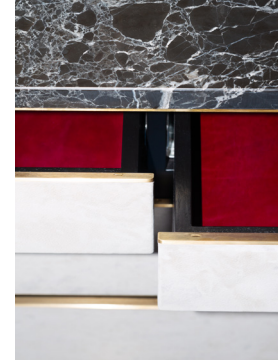

The Mara Dresser

Shown in blackened oak, aged brass, Orior Nero marble and Orior, Leather, Silver.

DIMENSIONS

36" L x 16" D x 34" H

TECHNICAL DETAILS

Stone	Orior Nero / Irish Green / Giallo Sienna
Wood	Blackened Oak / Walnut / Oak
Orior Leather	Hunter / Toffee / Rain / Brick
Hardware	Aged Brass / Blackened Steel