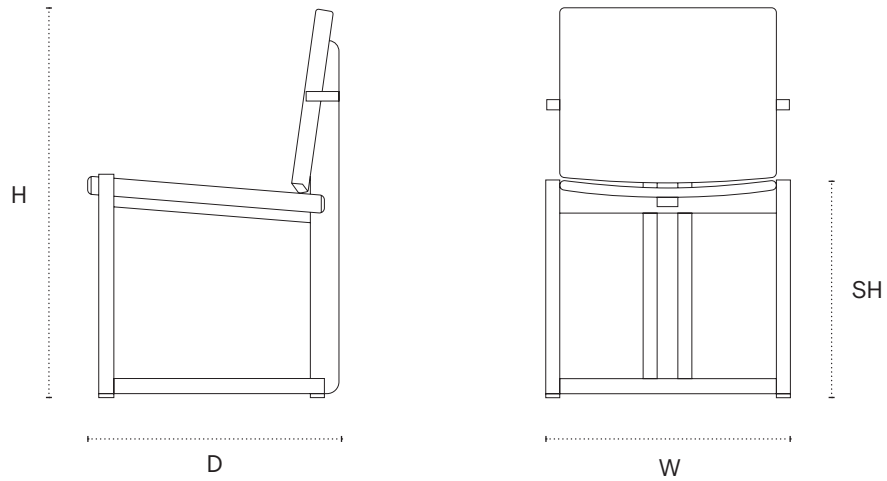

The Maide Chair

Shown in Walnut

DIMENSIONS

31.1" H x 20" W x 19.3" D x 17.5" SH

TECHNICAL DETAILS

Wood

Walnut / Oak