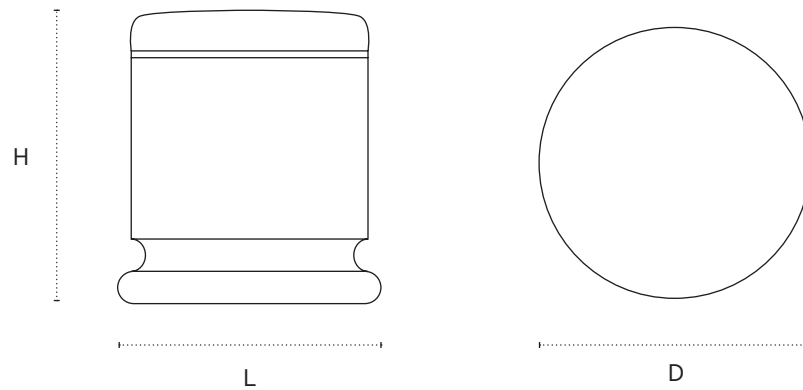

Livia Ottoman

Shown in Walnut with Jerry Pair: Mr. Hide, color Mandarin and in Oak with Orior Velvet, color Peony

DIMENSIONS

15.5" DIA x 19" H

TECHNICAL DETAILS

Wood	Walnut / Oak
Trim	Brushed Brass
Cushion	Domed foam
Fabric options	Jerry Pair Hide: Mink / Mandarin / Ice Blue or Orior Velvet: Peony / Acorn / Terracotta
Yardage required	1 yard