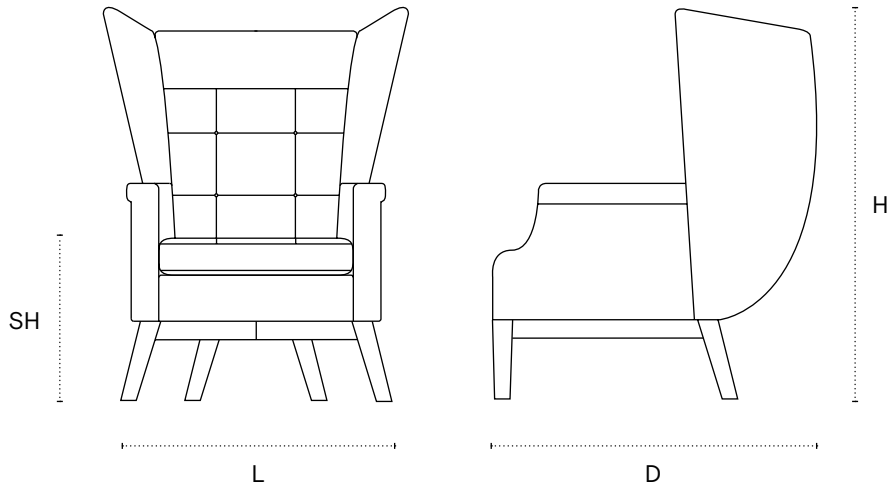

Lia Chair

Shown in Schumacher, Antique Strie, Aqua with oak legs.

DIMENSIONS

33" L x 35.5" D x 45" H x 18.5" SH

TECHNICAL DETAILS

Structure	Bent Birch frame / Hand-tied zigzag spring unit
Seat / Back cushion	Feather quilt wrapped foam core / Fabric covered buttons
Legs	Natural Oak / Blackened Oak / Walnut
Fabric options	Orior: Yellow Velvet Corduroy / Schumacher: Antique Strie, Aqua / Coral / Corn Flower
Yardage required	6.5 yards