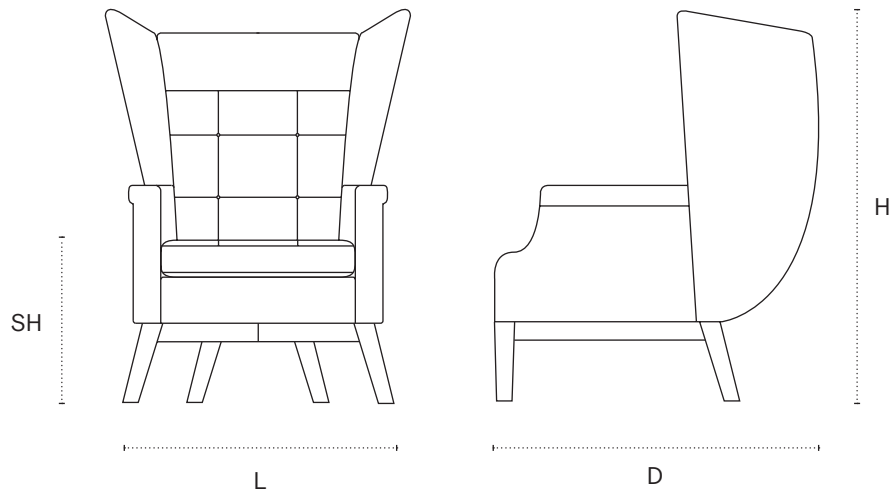

Lia Chair

Shown in De Le Cuona, Bisley, color Emperor with blackened Oak legs

DIMENSIONS

33" L x 35.5" D x 45" H x 18.5" SH

TECHNICAL DETAILS

Structure	Bent Birch frame / Hand-tied zigzag spring unit
Seat / Back cushion	Feather quilt wrapped foam core / Fabric covered buttons
Legs	Natural Oak / Blackened Oak / Walnut
Fabric options	COM / De Le Cuona, Kasbah
Yardage required	6.5 yards