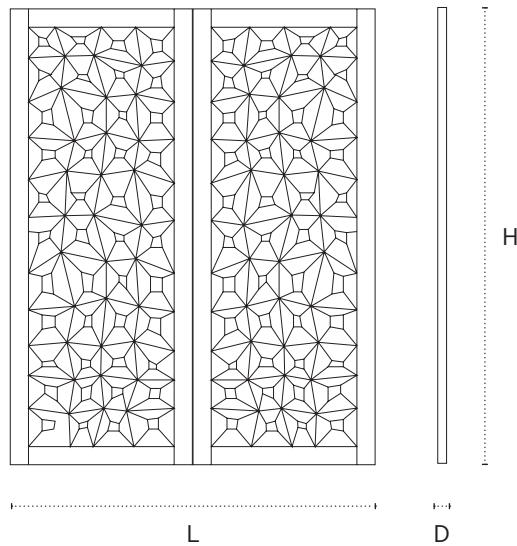

Hex Paravent

Shown in hand carved Oak with stain

DIMENSIONS (Per Screen)

31.5" L x 1.8" D x 79" H

*Minimum of two screens

TECHNICAL DETAILS

Wood

Natural Oak / Oak with Stain / Walnut