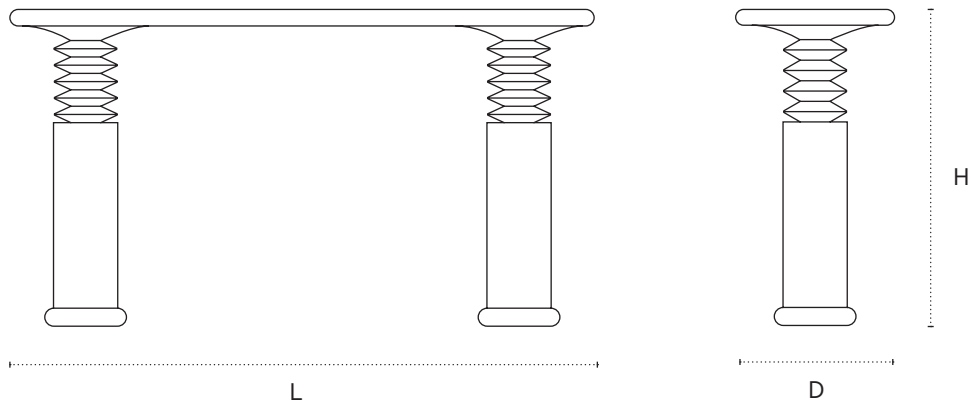

Hemlock Console

Shown in Brushed Black Oak with Giallo Sienna Marble feet

DIMENSIONS

60" L x 17" D x 32" H

TECHNICAL DETAILS

Stone

Giallo Siena / Irish Green / Orior Nero Marble / Portuguese Limestone

Wood