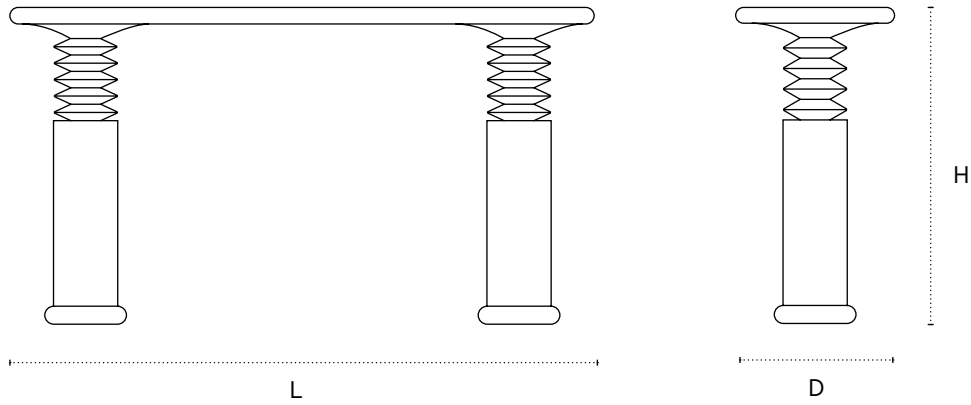

## Hemlock Console

Shown in Brushed Black Oak with Giallo Siena Marble feet

### DIMENSIONS

60" L x 17" D x 32" H