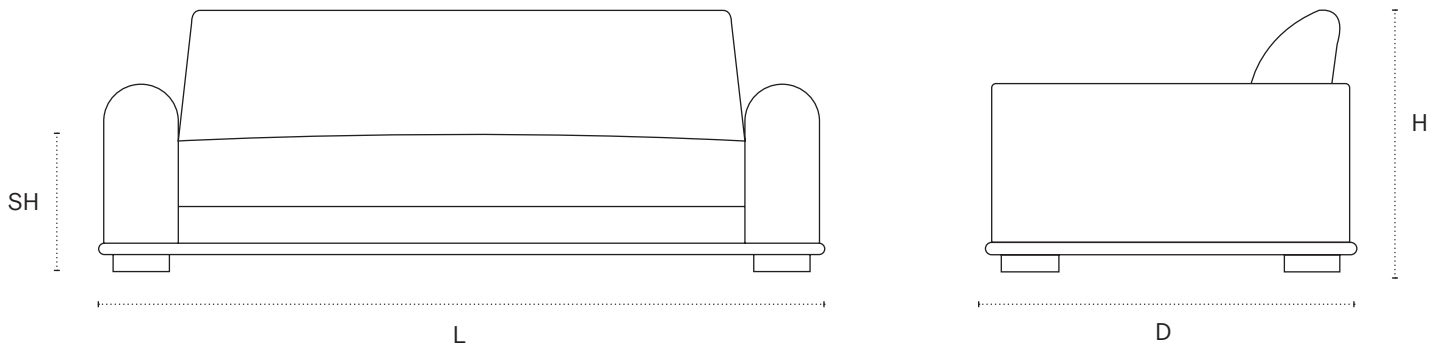

Gian Sofa

Shown in Kvadrat : Divina 3, colour: 224 with Orior Leather, color: Cider

DIMENSIONS

80" L x 35.5" D x 29.5" H x 16.5" SH

95" L x 35.5" D x 36" H x 18.5" SH

TECHNICAL DETAILS

Structure	Solid Beech frame / Hand-tied zigzag spring unit
Seat / Back cushion	High Density Domed Foam
Plinth	Wrapped Leather
Feet	Natural Oak / Walnut
Fabric options	COM / Kvadrat, Divina 3 : 224, 552, 944, 462
Yardage required	80" L : 16 yards / 95" L : 16 yards