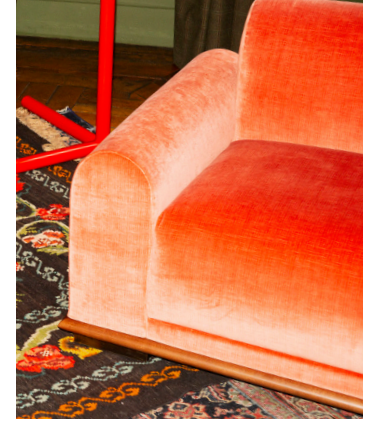

Gian Chair

Shown in Schumacher Antique Strie Velvet, color Coral with Walnut plinth and aged brass feet

DIMENSIONS

43" L x 35.5" D x 29.5" H x 16.5" SH

TECHNICAL DETAILS

Structure	Solid Beech frame / Hand-tied zigzag spring unit
Seat / Back cushion	High Density Domed Foam
Plinth	Walnut / Natural Oak
Feet	Aged Brass / Blackened Steel
Fabric options	Schumacher Velvet, Golden Rod / Cornflower / Aqua / Coral
Yardage required	7.5 yards