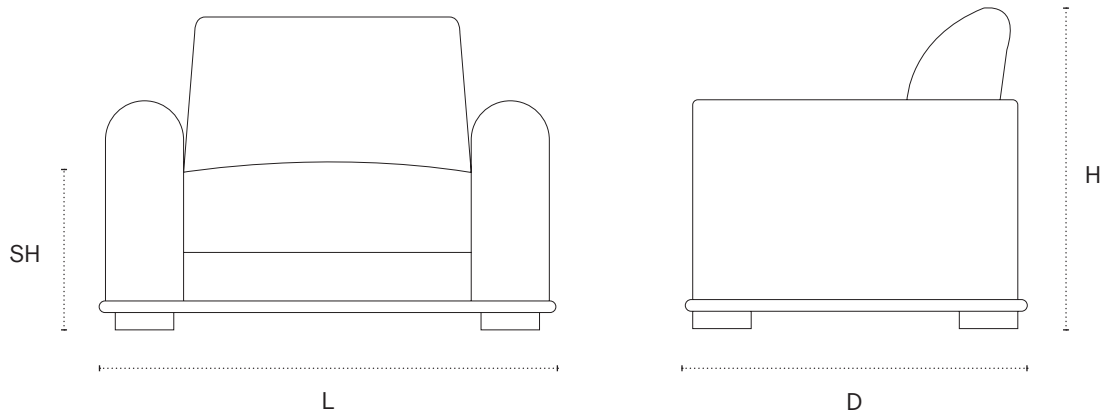

Gian Chair

Shown in Schumacher Antique Strie Velvet, color Coral with Walnut plinth and aged brass feet

DIMENSIONS

43" L x 35.5" D x 29.5" H x 16.5" SH

TECHNICAL DETAILS

Structure	Solid Beech frame / Hand-tied zigzag spring unit
Seat / Back cushion	High Density Domed Foam
Plinth	Walnut / Natural Oak
Feet	Aged Brass / Blackened Steel
Fabric options	Schumacher Velvet, Golden Rod / Cornflower / Aqua / Coral
Yardage required	7.5 yards