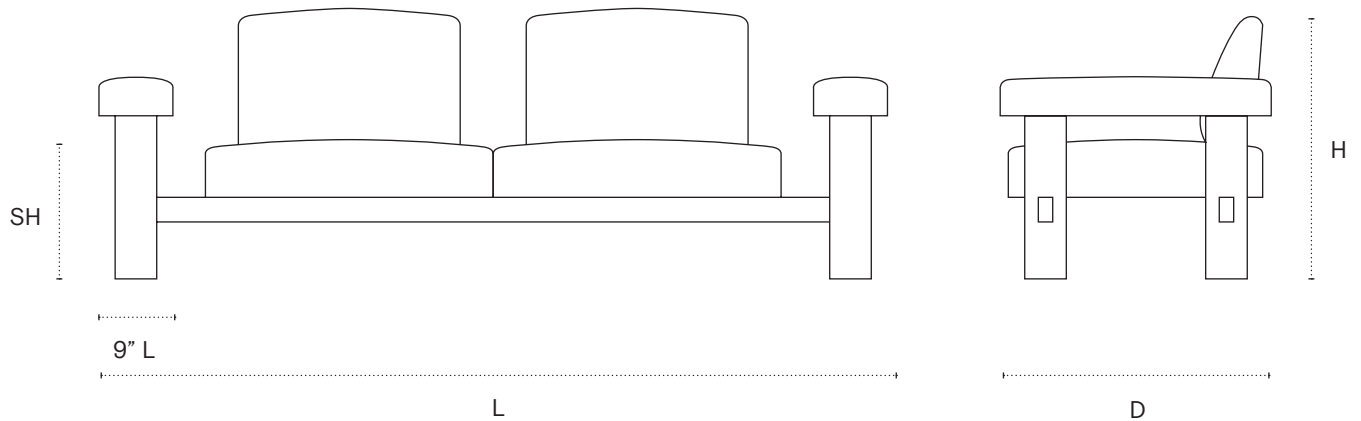

Futurist Sofa

Shown in Orior Leather, color Crimson with brushed black Oak

DIMENSIONS

49" L x 32" D x 33" H x 17.5" SH

91" L x 32" D x 33" H x 17.5" SH

TECHNICAL DETAILS

Structure

Natural Oak / Brushed black Oak / Walnut

Seat / Back cushion

High Density Domed Foam

Orior leather

Tuscany / Sapphire / Nero / Crimson

Yardage required

49" L : 130 sqft / 91" L : 100sqft