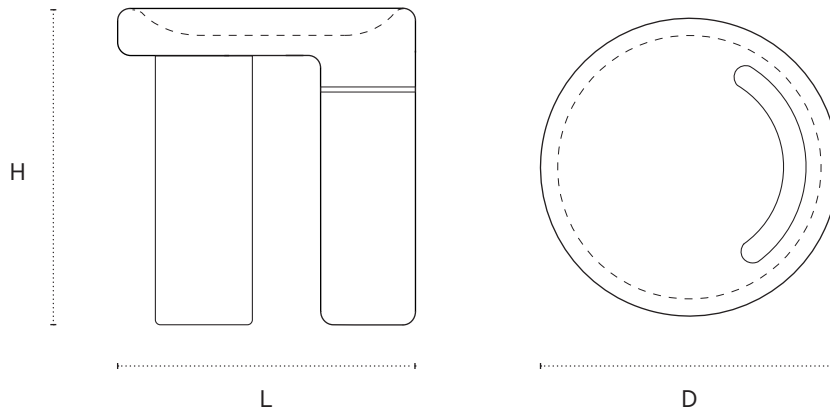

Forsyth Table

Shown in Irish Limestone and Walnut

DIMENSIONS

17" DIA x 19" H

TECHNICAL DETAILS

Stone

Irish Green Marble / Irish Limestone / Portuguese Limestone / Orior Nero / Orior Rouge

Wood