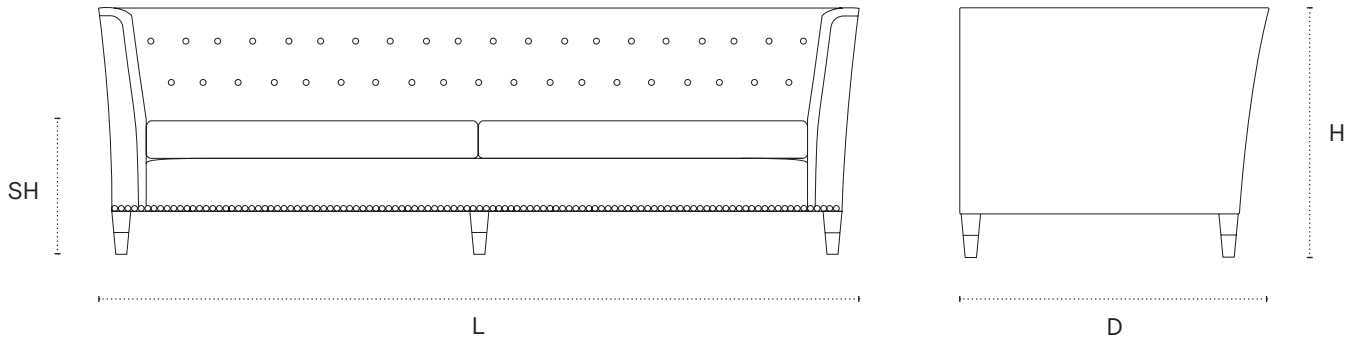

Florence Sofa

Shown in Orior Leather, color Avocado

DIMENSIONS

78" L x 36" D x 30" H x 17.5" SH

90" L x 36" D x 30" H x 17.5" SH

TECHNICAL DETAILS

Structure	Solid Beech frame / Coil spring unit
Seat / Back cushion	Foam core with feather quilt
Leg	Natural Oak / Dark Walnut
Leg Cap / Studs	Brushed or polished Chrome / Brass
Orior Leather	Avocado / Ash / Eclipse / Currant / Toffee
Leather sq/ft required	78" L : 255 sq/ft / 90" L : 275 sq/ft