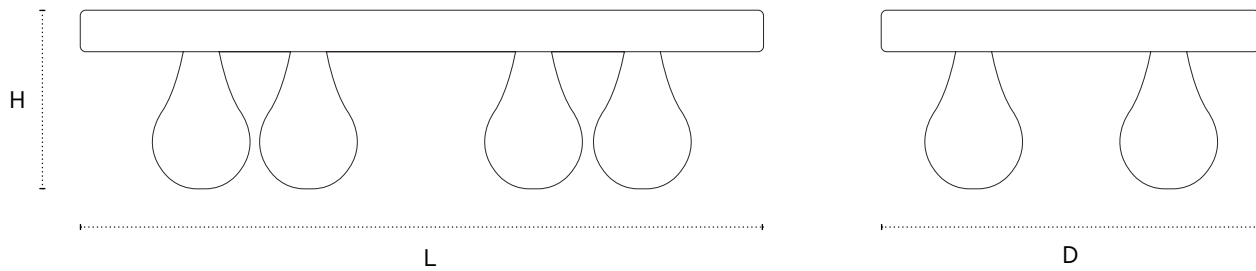

The Easca Table

Shown in Irish Crystal with Irish Green marble legs.

DIMENSIONS

60" L x 35" D x 16" H

TECHNICAL DETAILS

Stone

Irish Green / Orior Nero / Portuguese Limestone / Giallo Sienna

Top