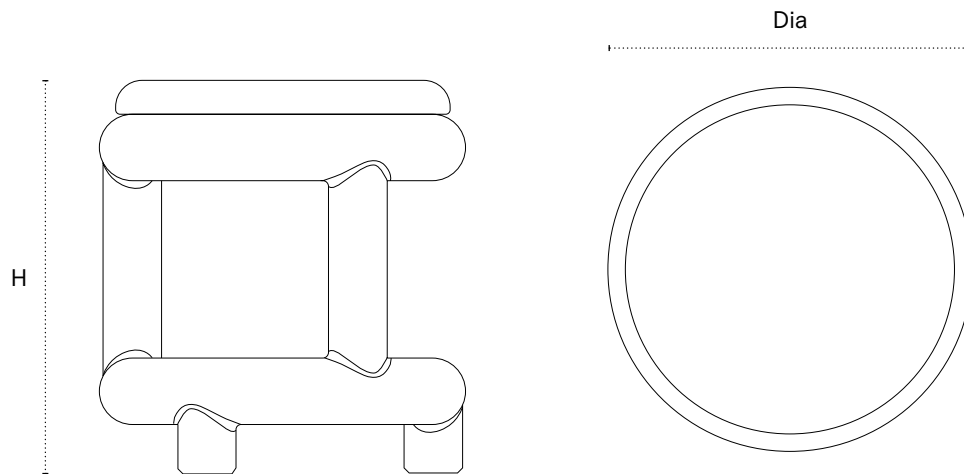

Corca Table

Shown in polished bronze with Irish crystal top.

DIMENSIONS

17.25" Dia x 18.9" H

TECHNICAL DETAILS

Top

Irish Crystal

Base