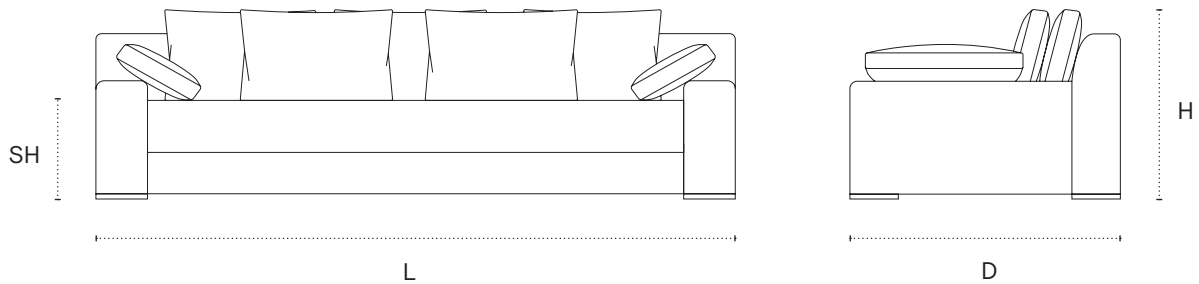

Canyon Sofa

Shown in Orior Fabric with Walnut feet

DIMENSIONS

87" L x 47" D x 33" H x 16.5" SH

99" L x 47" D x 33" H x 16.5" SH

110" L x 47" D x 33" H x 16.5" SH

* Orior Fabric prices detailed above. Price upon request for Leather.

TECHNICAL DETAILS

Structure	Solid Beech frame / Hand-tied zigzag spring unit
Seat / Back cushion	Feather quilt wrapped foam core
Feet	Walnut / Natural Oak
Orior Fabric	0001 / 0002
Orior Leather	Avocado / Ash / Eclipse / Currant / Toffee
Yardage required	87" L : 22 yards / 99" L : 25 yards / 110" L : 28 yards